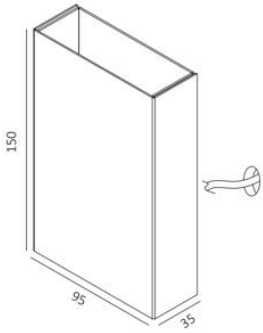

WL3194

5W CORA Square Wall Lighting

Description

Slim wall light;
No visible screws;
IP65;

Finish
Black

Material
Aluminium

TECHNICAL CHARACTERISTICS

Light source

Light source: Lumileds 3030
Output (W): 4.32W (180mA 24V)
Total power consumption (W): 5W
Color temperature: 2700K/3000K/4000K
CRI: ≥ 90
Photobiological risk: RG1
Real Lumen: 250lm without honeycomb
Qty Leds: 24pcs
Lm/Real W: 55
Life Time: 50.000h L90B10
MacAdam steps: 3
UGR: 14

GEAR

This product is supplied with gear.
ACTEC Traic dimmable driver
MINI-8-180T 180mA 22-44V
(RCM Certificate)

Luminaire

Wall light suitable for indoor
and outdoor area
crossing: No
Warranty: 5 Years

The photograph may not match the reference exactly. Please read the product description to identify the finish.